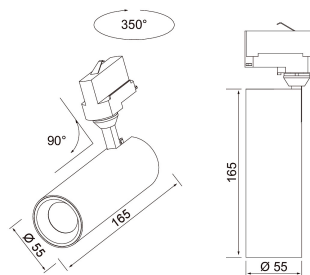

Spot-On

PRODUCT CODE	CODE	KG	PRODUCT FAMILY
Spot-On			Spot-On

Mounting

Structure

Dimming and control

Photometric data

Lifetime and capacity

Measurements