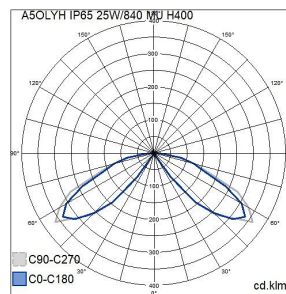

Mounting	
Type of luminaire	Bollard luminaire
Degree of protection (IP)	IP65
Impact strength	IK07
Type of wiring	Ending
Number of poles	3
Conductor cross section (mm ²)	1
Max. number of luminaires per miniature circuit breaker B16	50
Max. number of luminaires per miniature circuit breaker C16	85
Connection type	Other
Connectable conductor cross section (min) (mm ²)	1.5
Connectable conductor cross section (max) (mm ²)	2.5
Quantity of luminaires for MCB C16:	85
Quantity of luminaires for MCB C10:	52
Quantity of luminaires for MCB B16:	50
Quantity of luminaires for MCB B10:	31

Photometric data	
Light distributor	Focal lens
Light sharing	Symmetric
Light outlet	Direct
Effective luminous flux (lm)	1000
Rated luminous flux according to IEC 62722-2-1 (min) (lm)	1000
Rated luminous flux according to IEC 62722-2-1 (max) (lm)	1000
Beam angle	Extreme wide beam >80°
Colour of light (alphanumeric)	White
Colour temperature (min) (K)	4000
Colour temperature (max) (K)	4000
Colour rendering index (CRI/Ra)	80-89
Flickering value Pst LM	1
Stroboscope effect value SVM	0.4
Colour temperature switchable	No
Lumen setting adjustable	No
Beam angle adjustable	No

Measurements	
Width (mm)	180
Height/depth (mm)	400
Length (mm)	180
Diameter (mm)	180

Electrotechnical data	
Voltage type	AC
Nominal voltage (min) (V)	220
Nominal voltage (max) (V)	240
Nominal current (min) (mA)	500
Nominal current (max) (mA)	500
Type of control gear	LED operating device current-controlled
Protection class according to IEC 61140	I
Suitable for lamp power (min) (W)	25
Suitable for lamp power (max) (W)	25
Maximum system power (W)	25
Luminaire efficacy (lm/W)	40
Power factor	0.9