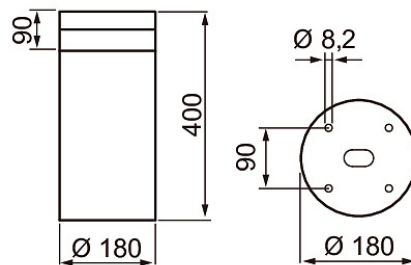

Mounting	
Type of luminaire	Bollard luminaire
Degree of protection (IP)	IP65
Impact strength	IK07
Type of wiring	Ending
Number of poles	3
Conductor cross section (mm ²)	1
Max. number of luminaires per miniature circuit breaker B16	50
Max. number of luminaires per miniature circuit breaker C16	85
Connection type	Other
Connectable conductor cross section (min) (mm ²)	1.5
Connectable conductor cross section (max) (mm ²)	2.5
Quantity of luminaires for MCB C16:	85
Quantity of luminaires for MCB C10:	52
Quantity of luminaires for MCB B16:	50
Quantity of luminaires for MCB B10:	31

Measurements	
Width (mm)	180
Height/depth (mm)	400
Length (mm)	180
Diameter (mm)	180

Electrotechnical data	
Voltage type	AC
Nominal voltage (min) (V)	220
Nominal voltage (max) (V)	240
Nominal current (min) (mA)	500
Nominal current (max) (mA)	500
Type of control gear	LED operating device current-controlled
Protection class according to IEC 61140	I
Suitable for lamp power (min) (W)	25
Suitable for lamp power (max) (W)	25
Maximum system power (W)	25
Luminaire efficacy (lm/W)	40
Power factor	0.9