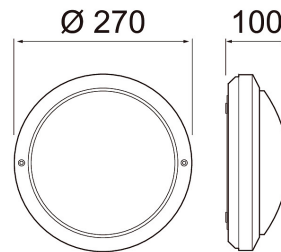

IP65 E27 PCO IK07 BK			
PRODUCT CODE	CODE	KG	PRODUCT FAMILY
A5CIRC	A5CIRC	1.38	Circle