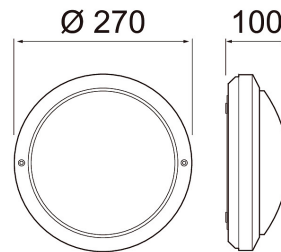

IP65 E27 PCO IK07 WH			
PRODUCT CODE	CODE	KG	PRODUCT FAMILY
A5CIRB	A5CIRB	1.38	Circle