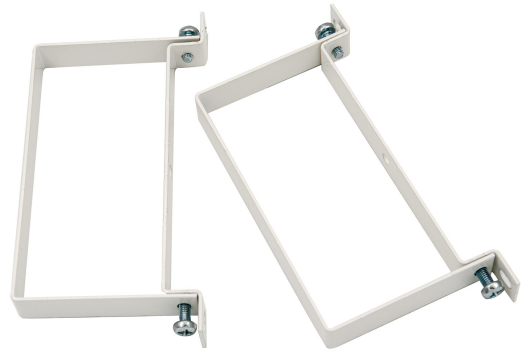

Optimus, Keto Pro Shelters bracket 2 pcs

Shelters bracket suitable for luminaires Optimus and Keto Pro. Ensures the diffuser stays on the brackets.

Shelters bracket 2 pcs

PRODUCT CODE	CODE	KG	PRODUCT FAMILY
A20PKD	A20PKD	0.154	Optimus, Keto Pro

Shelters bracket 2 pcs

EC002557

Mounting

Structure

Type of accessory/spare part	Other
Accessory	Yes
Spare part	No
Transparent	No
Colour	White
Material	Stainless steel

Dimming and control

Photometric data

Lifetime and capacity

Measurements

Length (mm)	190
Width (mm)	20
Height (mm)	92.5

Electrotechnical data