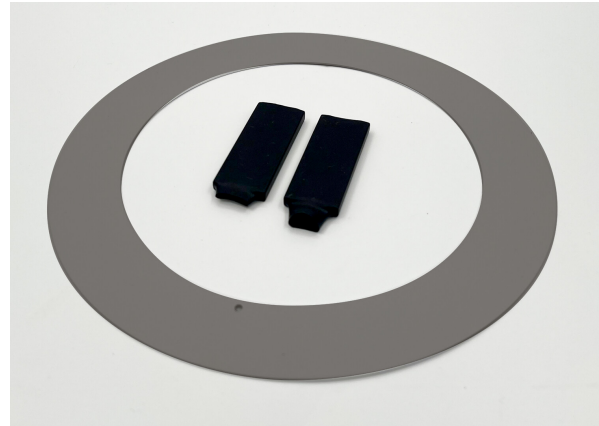

Compact XL

Adaptor ring 170/210 GR

Adaptor ring for Compact XL 170 luminaires, max 210mm cut out, grey.

Adaptor ring 170/210 GR

PRODUCT CODE	CODE	KG	PRODUCT FAMILY
A1EMS5	A1EMS5	0.195	Compact XL

Adaptor ring 170/210 GR
EC002557

Mounting

Structure

Type of accessory/spare part	Installation frame
Accessory	Yes
Spare part	No
Transparent	No
Colour	Grey
Material	Steel

Dimming and control

Photometric data

Lifetime and capacity

Measurements

Length (mm)	220
Width (mm)	220
Height (mm)	1
Diameter (mm)	220

Electrotechnical data