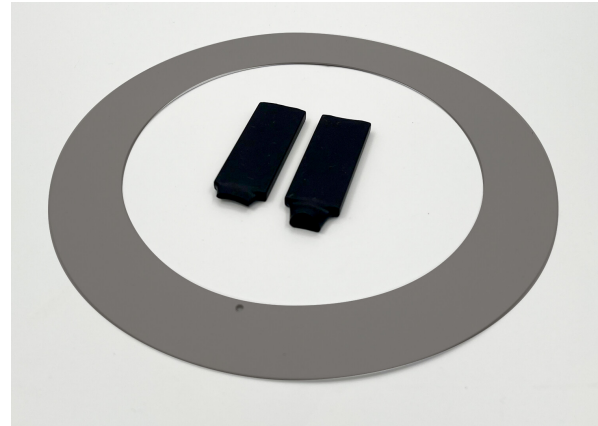

Compact XL Adaptor ring 170/210 GR

As an accessory, a black front ring is also available in all sizes, as well as adapter frames that allow the Compact XL luminaire to be fitted into larger cut-out openings.

Adaptor ring for Compact XL 170 luminaires, max 210mm cut out, grey.

Adaptor ring 170/210 GR

PRODUCT CODE	CODE	KG	PRODUCT FAMILY
A1EMS5	A1EMS5	0.195	Compact XL

Adaptor ring 170/210 GR
EC002557

Mounting

Structure

Type of accessory/spare part	Installation frame
Accessory	Yes
Spare part	No
Transparent	No
Colour	Grey
Material	Steel

Dimming and control

Photometric data

Lifetime and capacity

Measurements

Length (mm)	220
Width (mm)	220
Height (mm)	1
Diameter (mm)	220