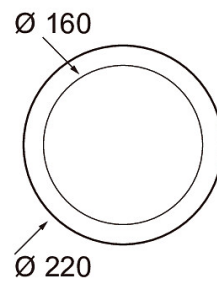

Compact XL

Adaptor ring 170/210 BK

Adaptor ring for Compact XL 170 luminaires, max 210mm cut out, black.

Adaptor ring 170/210 BK

PRODUCT CODE	CODE	KG	PRODUCT FAMILY
A1EMS3	A1EMS3	0.195	Compact XL

Adaptor ring 170/210 BK

EC002557

Mounting

Structure

Type of accessory/spare part	Installation frame
Accessory	Yes
Spare part	No
Transparent	No
Colour	Black
Material	Steel

Dimming and control

Photometric data

Lifetime and capacity

Measurements

Length (mm)	220
Width (mm)	220
Height (mm)	1
Diameter (mm)	220

Electrotechnical data