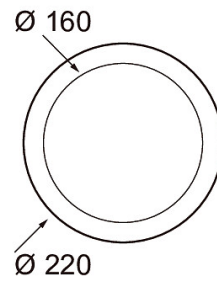

Compact XL Adaptor ring 170/210 BK

As an accessory, a black front ring is also available in all sizes, as well as adapter frames that allow the Compact XL luminaire to be fitted into larger cut-out openings.

Adaptor ring for Compact XL 170 luminaires, max 210mm cut out, black.

Adaptor ring 170/210 BK

PRODUCT CODE	CODE	KG	PRODUCT FAMILY
A1EMS3	A1EMS3	0.195	Compact XL