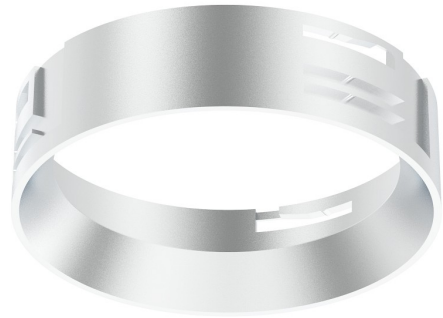

### Decorative ring M SI

The versatile accessory options of the Direct M series enhance the features of the luminaire. The 20D reflector is suitable for detailed lighting, while the 60D reflector is intended for general lighting. The honeycomb grid helps minimize the luminaire's glare, achieving even UGR < 15. Decorative rings in gold and silver add a touch of sophisticated elegance to the luminaire's appearance.

Direct M Decorative ring, silver. Decorative ring on the inside of the luminaire, adds a touch of sophisticated elegance to the luminaire's appearance.

#### Structure

Type of accessory/spare part	Decor element
Accessory	Yes
Spare part	No
Design of the grid/reflector	Matt
Grid perforated	No
Reflector perforated	No
Material	Plastic
Type of luminaire cover / lamp post globe	Clear
Colour	Silver

#### Measurements

Length (mm)	80
Width (mm)	80
Height/depth (mm)	22
Diameter (mm)	80