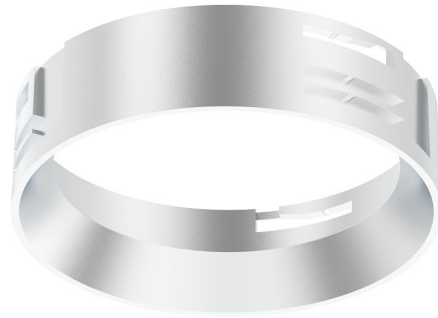

Direct S

Decorative ring S SI

The versatile accessory options of the Direct S series enhance the features of the luminaire. The 20D reflector is suitable for detailed lighting, while the 60D reflector is intended for general lighting. The honeycomb grid helps minimize the luminaire's glare, achieving even UGR < 15. Decorative rings in gold and silver add a touch of sophisticated elegance to the luminaire's appearance.

Direct S Decorative ring, silver. Decorative ring on the inside of the luminaire, adds a touch of sophisticated elegance to the luminaire's appearance.

Decorative ring S SI			
PRODUCT CODE	CODE	KG	PRODUCT FAMILY
A1DIBC	A1DIBC	0.014	Direct S

Decorative ring S SI
EC002558

Mounting

Structure

Type of accessory/spare part	Decor element
Accessory	Yes
Spare part	No
Design of the grid/reflector	Matt
Grid perforated	No
Reflector perforated	No
Material	Plastic
Type of luminaire cover / lamp post globe	Clear
Colour	Silver

Dimming and control

Photometric data

Light sharing	Symmetric
Light outlet	Direct
Light distributor	None

Lifetime and capacity

Measurements

Length (mm)	70
Width (mm)	70
Height/depth (mm)	20
Diameter (mm)	70