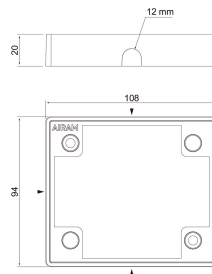

Bracket GR			
PRODUCT CODE	CODE	KG	PRODUCT FAMILY
4546527	A5BRIJ	0.03	Brick Double