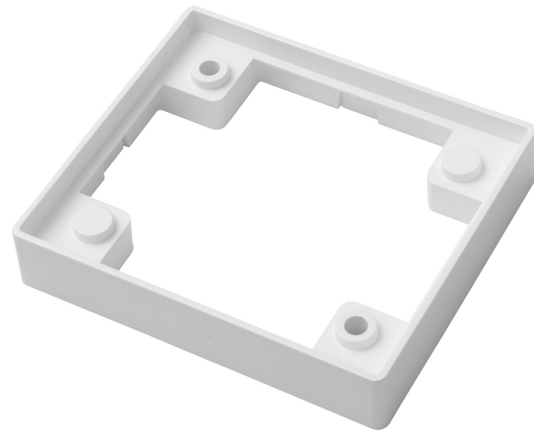

Brick Double Bracket WH

With an elegant and inconspicuous installation frame, Brick Double is easy to install in locations with surface wiring. The frame has a knock-out on each side.

Brick Double bracket, white.

Bracket WH			
PRODUCT CODE	CODE	KG	PRODUCT FAMILY
4546526	A5BR11	0.03	Brick Double

Bracket WH
EC002557

Mounting

Structure

Type of accessory/spare part	Installation frame
Accessory	Yes
Spare part	No
Transparent	No
Colour	White
Material	Plastic

Dimming and control

Photometric data

Lifetime and capacity

Measurements

Length (mm)	20
Width (mm)	108
Height (mm)	94

Electrotechnical data