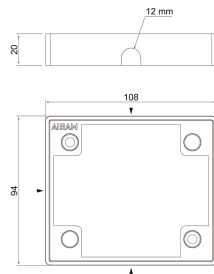

Brick Double Bracket WH

With an elegant and inconspicuous installation frame, Brick Double is easy to install in locations with surface wiring. The frame has a knock-out on each side.

Brick Double bracket, white.

Bracket WH			
PRODUCT CODE	CODE	KG	PRODUCT FAMILY
4546526	A5BR11	0.03	Brick Double

Bracket WH
EC002557

Mounting

Structure

Type of accessory/spare part	Installation frame
Accessory	Yes
Spare part	No
Transparent	No
Colour	White
Material	Plastic

Dimming and control

Photometric data

Lifetime and capacity

Measurements

Length (mm)	20
Width (mm)	108
Height (mm)	94

Electrotechnical data