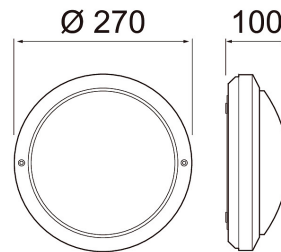

Circle

IP65 E27 PCO IK07 ANT

Circle is a durable and reliable wall luminaire for outdoor use, made of high-quality materials. The housing is made of die-cast aluminium, and it has a surface finish made with polyester paint that is resistant to corrosion and UV radiation. The opal diffuser also has UV protection. With its clean-lined design, the wall luminaire is suitable for installation on building facades, and in staircases and storage areas. Choose from variety of E27 lamps (max 11W) to suit your liking.

Mounting	
Suitable for wall mounting	Yes
Suitable for suspended mounting	No
Suitable for ceiling mounting	Yes
Suitable for recessed mounting	No
Suitable for surface mounting	Yes
Suitable for light line configuration	No
Suitable for clamp-mounting	No
Fit for workplace acc. EN 12464-1	No
Degree of protection (IP)	IP65
Degree of protection (IP), rear side	Other
Degree of protection (IP), front side	IP65
Impact strength	IK07
Luminaire with limited surface temperature, class "D" in acc. with EN 60598-2-24	No
Suitable for emergency lighting	No
Emergency function monitoring system	None
Type of wiring	Suitable for thorough wiring
Number of poles	3
Conductor cross section (mm ²)	1.5
Connection type	Screwless terminal
Connectable conductor cross section (min) (mm ²)	1.5
Connectable conductor cross section (max) (mm ²)	1.5
Structure	
With mounting material	Yes
Lamp type	LED exchangeable
Light source included	No
Suitable for number of lamps	1
Lamp holder	E27
Housing material	Aluminium
Housing surface protection	Powder coating
Housing colour	Anthracite
Cover material	Plastic, opal
Type of grid	None
Control gear included	No
Exchangeable control gear	No
Energy efficiency class of light source according to EU regulation 2019/2015	Not required
Containing product according to 2019/2020/EU	No
Emergency power supply system	None
Emergency power supply integrated	No
With switch	No
With air slots	No
Filament test according to IEC 60695-2-11	850 °C - 30 s