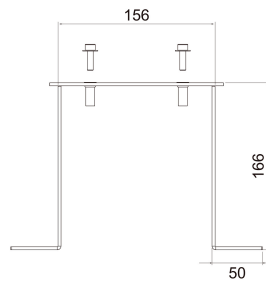

### Root mounting kit

PRODUCT CODE	CODE	KG	PRODUCT FAMILY
4546510	A50LYG	1.33	Olympos

Root mounting kit  
EC002557

**Mounting**

**Structure**

Type of accessory/spare part	Mounting kit
Accessory	Yes
Spare part	No
Transparent	No
Colour	Stainless steel
Material	Stainless steel

**Dimming and control**

**Photometric data**

**Lifetime and capacity**

**Measurements**

Length (mm)	156
Width (mm)	156
Height (mm)	166

**Electrotechnical data**