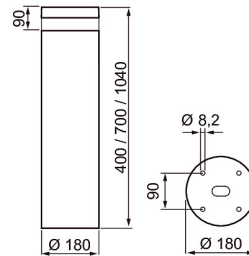

Olympos

Root mounting kit

Root mounting kit for concrete casting

Root mounting kit

PRODUCT CODE	CODE	KG	PRODUCT FAMILY
4546510	A50LYG	1.33	Olympos