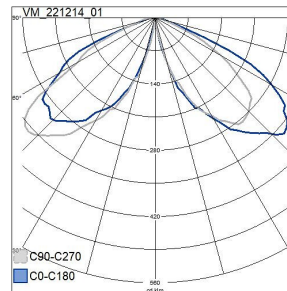

Atlas

Anti-glare shield GR

Atlas anti-glare shield, grey.

Anti-glare shield GR

PRODUCT CODE	CODE	KG	PRODUCT FAMILY
4546503	A5ATLB	0.15	Atlas