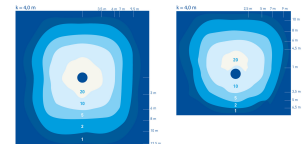

Atlas

Anti-glare shield GR

Atlas anti-glare shield, grey.

Anti-glare shield GR

PRODUCT CODE	CODE	KG	PRODUCT FAMILY
4546503	A5ATLB	0.15	Atlas