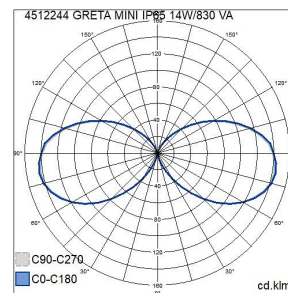

Greta Mini

IP65 14W/830 PCFR WH H1100

An aluminium bollard luminaire for outdoor use. With its narrow housing, Greta Mini is ideal, for example, for the yards of residential buildings. The bollard luminaires, which are equipped with an efficient integrated LED, distribute light in four directions. Available in two colour temperatures. A model with an E27 fitting is also available. Read also about Airam's extensive selection of lamps. High-quality surface treatment, stainless steel screws.

IP65 14W/830 PCFR WH H1100			
PRODUCT CODE	CODE	KG	PRODUCT FAMILY
4512244	B5GMBA	4.8	Greta Mini

Mounting	
Type of luminaire	Bollard luminaire
Degree of protection (IP)	IP65
Impact strength	IK08
Type of wiring	Ending
Number of poles	3
Conductor cross section (mm ²)	2.5
Max. number of luminaires per miniature circuit breaker B16	81
Max. number of luminaires per miniature circuit breaker C16	122
Connection type	Screwed terminal
Connectable conductor cross section (min) (mm ²)	1.5
Connectable conductor cross section (max) (mm ²)	2.5
Quantity of luminaires for MCB C16:	122
Quantity of luminaires for MCB C10:	76
Quantity of luminaires for MCB B16:	81
Quantity of luminaires for MCB B10:	51

Measurements	
Width (mm)	130
Height/depth (mm)	1100
Length (mm)	130
Diameter (mm)	130

Electrotechnical data	
Voltage type	AC
Nominal voltage (min) (V)	220
Nominal voltage (max) (V)	240
Type of control gear	LED operating device current-controlled
Protection class according to IEC 61140	I
Suitable for lamp power (min) (W)	14
Suitable for lamp power (max) (W)	14
Maximum system power (W)	14
Luminaire efficacy (lm/W)	36
Power factor	0.9