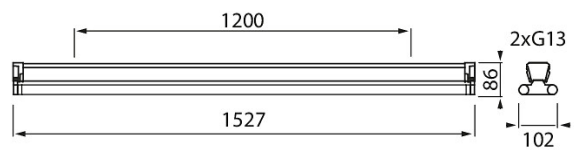

Base

1500 IP20 2xG13 LED WH

Base is a cost-efficient basic batten luminaire designed for use with LED tubes that correspond to fluorescent tubes with the G13 base. Its typical applications include the dry spaces of warehouses, stores and offices. The luminaires are suitable for surface mounting.

Base Industrial luminaire open No dim; IP20; Protection cl. I; LED exchangeable; 2xG13 not incl; Suitable for through wiring; 3x2.5mm²; Material Steel; Colour wh

1500 IP20 2xG13 LED WH			
PRODUCT CODE	CODE	KG	PRODUCT FAMILY
4338509	A3BASD	3.8	Base

Mounting	
Degree of protection (IP)	IP20
Luminaire with limited surface temperature, class "D" in acc. with EN 60598-2-24	No
Suitable for emergency lighting	No
Emergency function monitoring system	None
Type of wiring	Suitable for thorough wiring
Number of poles	3
Conductor cross section (mm ²)	2.5
Connection type	Screwless terminal
Connectable conductor cross section (min) (mm ²)	1.5
Connectable conductor cross section (max) (mm ²)	2.5
Electrical connection with connector system	No
Structure	
Lamp type	LED exchangeable
Light source included	No
Suitable for number of lamps	2
Lamp holder	G13
Material	Steel
Housing colour	White
Control gear included	No
Exchangeable control gear	No
Energy efficiency class of light source according to EU regulation 2019/2015	Not required
Containing product according to 2019/2020/EU	No
With lamp protection cage	No
Emergency power supply integrated	No
Emergency power supply system	None
Filament test according to IEC 60695-2-11	650 °C - 30 s
With switch	No

Photometric data	
Light distributor	None
Colour temperature switchable	No
Lumen setting adjustable	No
Beam angle adjustable	No

Lifetime and capacity

Measurements	
Width (mm)	102
Height/depth (mm)	86
Length (mm)	1527