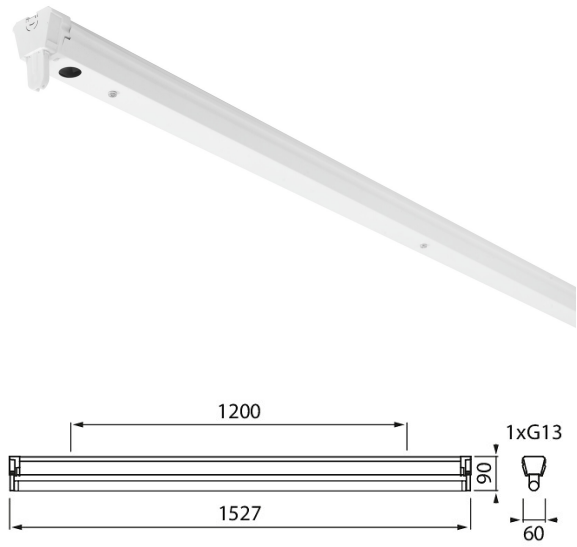

Base

1500 IP20 1xG13 LED WH

Base is a cost-efficient basic batten luminaire designed for use with LED tubes that correspond to fluorescent tubes with the G13 base. Its typical applications include the dry spaces of warehouses, stores and offices. The luminaires are suitable for surface mounting.

Base Industrial luminaire open No dim; IP20; Protection cl. I; LED exchangeable; 1xG13 not incl; Suitable for through wiring; 3x2.5mm²; Material Steel; Colour wh

1500 IP20 1xG13 LED WH			
PRODUCT CODE	CODE	KG	PRODUCT FAMILY
4338508	A3BASC	2.7	Base

1500 IP20 1xG13 LED WH

EC000109

Mounting	
Degree of protection (IP)	IP20
Luminaire with limited surface temperature, class "D" in acc. with EN 60598-2-24	No
Suitable for emergency lighting	No
Emergency function monitoring system	None
Type of wiring	Suitable for thorough wiring
Number of poles	3
Conductor cross section (mm ²)	2.5
Connection type	Screwless terminal
Connectable conductor cross section (min) (mm ²)	1.5
Connectable conductor cross section (max) (mm ²)	2.5
Electrical connection with connector system	No
Structure	
Lamp type	LED exchangeable
Light source included	No
Suitable for number of lamps	1
Lamp holder	G13
Material	Steel
Housing colour	White
Control gear included	No
Exchangeable control gear	No
Energy efficiency class of light source according to EU regulation 2019/2015	Not required
Containing product according to 2019/2020/EU	No
With lamp protection cage	No
Emergency power supply integrated	No
Emergency power supply system	None
Filament test according to IEC 60695-2-11	650 °C - 30 s
With switch	No

Photometric data	
Light distributor	None
Colour temperature switchable	No
Lumen setting adjustable	No
Beam angle adjustable	No

Lifetime and capacity

Measurements	
Width (mm)	60
Height/depth (mm)	90
Length (mm)	1527