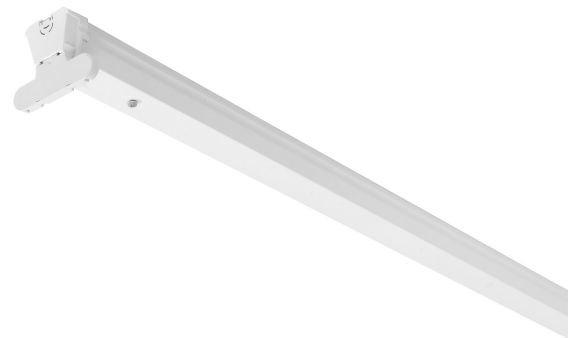

Base

1200 IP20 2xG13 LED WH

Base is a cost-efficient basic batten luminaire designed for use with LED tubes that correspond to fluorescent tubes with the G13 base. Its typical applications include the dry spaces of warehouses, stores and offices. The luminaires are suitable for surface mounting.

Base Industrial luminaire open No dim; IP20; Protection cl. I; LED exchangeable; 2xG13 not incl; Suitable for through wiring; 3x2.5mm²; Material Steel; Colour wh

1200 IP20 2xG13 LED WH			
PRODUCT CODE	CODE	KG	PRODUCT FAMILY
4338507	A3BASB	3.2	Base

Mounting	
Degree of protection (IP)	IP20
Luminaire with limited surface temperature, class "D" in acc. with EN 60598-2-24	No
Suitable for emergency lighting	No
Emergency function monitoring system	None
Type of wiring	Suitable for thorough wiring
Number of poles	3
Conductor cross section (mm ²)	2.5
Connection type	Screwless terminal
Connectable conductor cross section (min) (mm ²)	1.5
Connectable conductor cross section (max) (mm ²)	2.5
Electrical connection with connector system	No
Structure	
Lamp type	LED exchangeable
Light source included	No
Suitable for number of lamps	2
Lamp holder	G13
Material	Steel
Housing colour	White
Control gear included	No
Exchangeable control gear	No
Energy efficiency class of light source according to EU regulation 2019/2015	Not required
Containing product according to 2019/2020/EU	No
With lamp protection cage	No
Emergency power supply integrated	No
Emergency power supply system	None
Filament test according to IEC 60695-2-11	650 °C - 30 s
With switch	No

Photometric data	
Light distributor	None
Colour temperature switchable	No
Lumen setting adjustable	No
Beam angle adjustable	No

Lifetime and capacity

Measurements	
Width (mm)	102
Height/depth (mm)	86
Length (mm)	1227