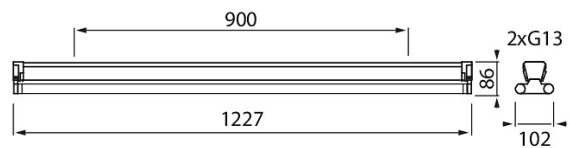

Base

1200 IP20 2xG13 LED WH

Base is a cost-efficient basic batten luminaire designed for use with LED tubes that correspond to fluorescent tubes with the G13 base. Its typical applications include the dry spaces of warehouses, stores and offices. The luminaires are suitable for surface mounting.

Base Industrial luminaire open No dim; IP20; Protection cl. I; LED exchangeable; 2xG13 not incl; Suitable for through wiring; 3x2.5mm²; Material Steel; Colour wh

1200 IP20 2xG13 LED WH			
PRODUCT CODE	CODE	KG	PRODUCT FAMILY
4338507	A3BASB	3.2	Base

Mounting	
Degree of protection (IP)	IP20
Luminaire with limited surface temperature, class "D" in acc. with EN 60598-2-24	No
Suitable for emergency lighting	No
Emergency function monitoring system	None
Type of wiring	Suitable for thorough wiring
Number of poles	3
Conductor cross section (mm ²)	2.5
Connection type	Screwless terminal
Connectable conductor cross section (min) (mm ²)	1.5
Connectable conductor cross section (max) (mm ²)	2.5
Electrical connection with connector system	No
Structure	
Lamp type	LED exchangeable
Light source included	No
Suitable for number of lamps	2
Lamp holder	G13
Material	Steel
Housing colour	White
Control gear included	No
Exchangeable control gear	No
Energy efficiency class of light source according to EU regulation 2019/2015	Not required
Containing product according to 2019/2020/EU	No
With lamp protection cage	No
Emergency power supply integrated	No
Emergency power supply system	None
Filament test according to IEC 60695-2-11	650 °C - 30 s
With switch	No

Photometric data	
Light distributor	None
Colour temperature switchable	No
Lumen setting adjustable	No
Beam angle adjustable	No

Lifetime and capacity

Measurements	
Width (mm)	102
Height/depth (mm)	86
Length (mm)	1227