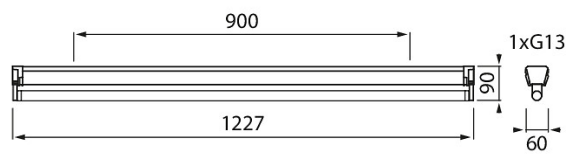

Base

1200 IP20 1xG13 LED WH

Base is a cost-efficient basic batten luminaire designed for use with LED tubes that correspond to fluorescent tubes with the G13 base. Its typical applications include the dry spaces of warehouses, stores and offices. The luminaires are suitable for surface mounting.

Base Industrial luminaire open No dim; IP20; Protection cl. I; LED exchangeable; 1xG13 not incl; Suitable for through wiring; 3x2.5mm²; Material Steel; Colour wh

1200 IP20 1xG13 LED WH

PRODUCT CODE	CODE	KG	PRODUCT FAMILY
4338506	A3BASA	2.4	Base

Mounting	
Degree of protection (IP)	IP20
Luminaire with limited surface temperature, class "D" in acc. with EN 60598-2-24	No
Suitable for emergency lighting	No
Emergency function monitoring system	None
Type of wiring	Suitable for thorough wiring
Number of poles	3
Conductor cross section (mm ²)	2.5
Connection type	Screwless terminal
Connectable conductor cross section (min) (mm ²)	1.5
Connectable conductor cross section (max) (mm ²)	2.5
Electrical connection with connector system	No
Structure	
Lamp type	LED exchangeable
Light source included	No
Suitable for number of lamps	1
Lamp holder	G13
Material	Steel
Housing colour	White
Control gear included	No
Exchangeable control gear	No
Energy efficiency class of light source according to EU regulation 2019/2015	Not required
Containing product according to 2019/2020/EU	No
With lamp protection cage	No
Emergency power supply integrated	No
Emergency power supply system	None
Filament test according to IEC 60695-2-11	650 °C - 30 s
With switch	No

Photometric data	
Light distributor	None
Colour temperature switchable	No
Lumen setting adjustable	No
Beam angle adjustable	No

Lifetime and capacity

Measurements	
Width (mm)	60
Height/depth (mm)	90
Length (mm)	1227