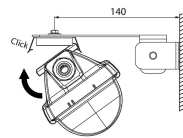

Futura PC

Adjustable wall bracket WH

Movable holder pair for Futura and Led housing fixtures with plastic housing.

Adjustable wall bracket WH

PRODUCT CODE	CODE	KG	PRODUCT FAMILY
4309996	T3MKCX	0.6	Futura PC

Adjustable wall bracket WH

EC002557

Mounting

Structure

Type of accessory/spare part	Other
Accessory	Yes
Spare part	No
Transparent	No
Colour	White
Material	Steel

Dimming and control

Photometric data

Lifetime and capacity

Measurements

Length (mm)	50
Width (mm)	150
Height (mm)	50

Electrotechnical data