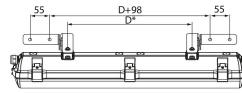

Futura PC

Adjustable wall bracket WH

Movable holder pair for Futura and Led housing fixtures with plastic housing.

Adjustable wall bracket WH

PRODUCT CODE	CODE	KG	PRODUCT FAMILY
4309996	T3MKCX	0.6	Futura PC

Adjustable wall bracket WH

EC002557

Mounting

Structure

Type of accessory/spare part	Other
Accessory	Yes
Spare part	No
Transparent	No
Colour	White
Material	Steel

Dimming and control

Photometric data

Lifetime and capacity

Measurements

Length (mm)	50
Width (mm)	150
Height (mm)	50

Electrotechnical data