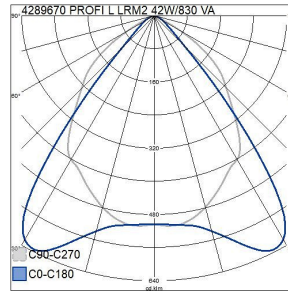

1210x238 IP20 37W/830 AL MA WH

PRODUCT CODE	CODE	KG	PRODUCT FAMILY
4289670	D2PRCA	4.5	Profi L

Mounting	
Suitable for light line configuration	No
Fit for workplace acc. EN 12464-1	Yes
Max. number of luminaires per miniature circuit breaker B16	31
Max. number of luminaires per miniature circuit breaker C16	53
Degree of protection (IP)	IP20
Impact strength	IK02
Luminaire with limited surface temperature, class "D" in acc. with EN 60598-2-24	No
Suitable for emergency lighting	No
Emergency function monitoring system	None
Type of wiring	Suitable for thorough wiring
Connectable conductor cross section (min) (mm ²)	1.5
Connectable conductor cross section (max) (mm ²)	2.5
Number of poles	3
Conductor cross section (mm ²)	2.5
Connection type	Screwless terminal
Quantity of luminaires for MCB C16:	53
Quantity of luminaires for MCB B16:	31

Lifetime and capacity	
Rated life time L70/B50 at 25 °C (h)	100000
Failure rate at median useful life of 50,000 hrs at 25 °C ambient (tq) (%)	90

Measurements	
Width (mm)	238
Height/depth (mm)	52
Length (mm)	1210