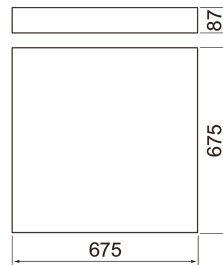

Softy

Frame 600X600/87mm

Softy Mounting frame 600mm x 600mm, height 87mm

Frame 600X600/87mm			
PRODUCT CODE	CODE	KG	PRODUCT FAMILY
4222798	D2S0XA	1.2	Softy

Frame 600X600/87mm
EC002557

Mounting

Structure

Type of accessory/spare part	Installation frame
Accessory	Yes
Spare part	No
Transparent	No
Colour	White
Material	Steel

Dimming and control

Photometric data

Lifetime and capacity

Measurements

Length (mm)	675
Width (mm)	675
Height (mm)	87

Electrotechnical data