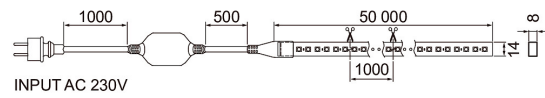

Rigel 230V

Mounting profile 2m

Mounting profile 2000X17 mm for RIGEL LED strip.
Galvanized steel.

Mounting profile 2m

PRODUCT CODE	CODE	KG	PRODUCT FAMILY
4222779	A2RIEG	0.32	Rigel 230V

Mounting profile 2m
EC002707

Mounting

Structure

Type of accessory/spare part	Profile
Accessory	Yes
Spare part	No

Dimming and control

Photometric data

Lifetime and capacity

Measurements

Electrotechnical data