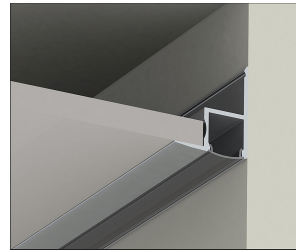

Ceiling

Profile 2m AL PCO Ceiling

Designed for suspended ceilings, the Ceiling aluminium profile can be mounted at the ceiling line or used to frame areas with light. Use Airam's 12 V or 24 V LED strips with the profiles. LED strips and ballasts must be ordered separately.

Ceiling opal 2m profile. Profile aluminium, polycarbonate diffuser. Recessed corner mounting.

Profile 2m AL PCO Ceiling

PRODUCT CODE	CODE	KG	PRODUCT FAMILY
4222760	L2ALZD	1.5	Ceiling

Profile 2m AL PCO Ceiling
EC002707