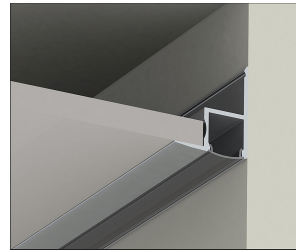

Profile 1m AL PCO Ceiling

PRODUCT CODE	CODE	KG	PRODUCT FAMILY
4222758	L2ALZB	0.8	Ceiling