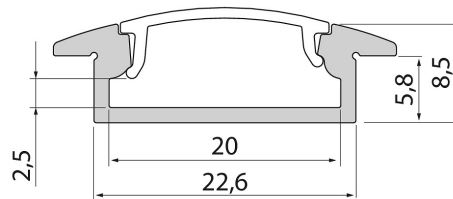

Profile 2m AL PCO 8 Wide			
PRODUCT CODE	CODE	KG	PRODUCT FAMILY
4222747	L2ALTD	0.4	Slimline 8 Wide