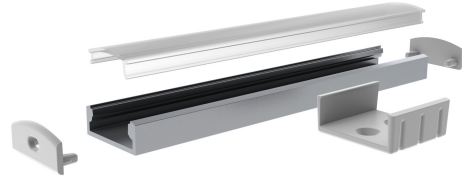

## Slimline 8 Wide

### Profile 2m AL PCO 8 Wide

Slimline 8 Wide is a clean-lined, low aluminium profile for LED strips with a maximum width of 20 mm. The wide profile is also compatible with Apus quick connectors. Surface mounting on a ceiling, on a wall, or beneath worktops. A bracket and end pieces with or without wire opening are available as accessories. Slimline 8 Wide R is available for recessed mounting.

Slimline 8 Wide opal 2m profile. Profile aluminium, polycarbonate diffuser. Surface mounting.

Profile 2m AL PCO 8 Wide			
PRODUCT CODE	CODE	KG	PRODUCT FAMILY
4222747	L2ALTD	0.4	Slimline 8 Wide

Profile 2m AL PCO 8 Wide  
EC002707