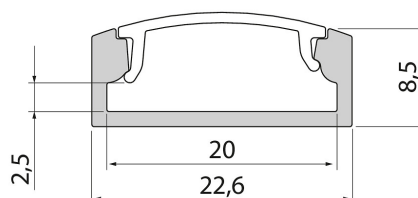

Slimline 8 Wide

Profile 2m AL PCC 8 Wide

Slimline 8 Wide is a clean-lined, low aluminium profile for LED strips with a maximum width of 20 mm. The wide profile is also compatible with Apus quick connectors. Surface mounting on a ceiling, on a wall, or beneath worktops. A bracket and end pieces with or without wire opening are available as accessories. Slimline 8 Wide R is available for recessed mounting.

Slimline 8 Wide clear 2m profile. Profile aluminium, polycarbonate diffuser. Surface mounting.

Profile 2m AL PCC 8 Wide

PRODUCT CODE	CODE	KG	PRODUCT FAMILY
4222746	L2ALTC	0.4	Slimline 8 Wide

Profile 2m AL PCC 8 Wide
EC002707