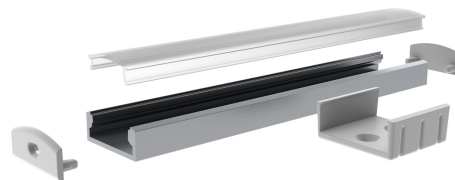

Slimline 8 Wide

Profile 2m AL PCC 8 Wide

Slimline 8 Wide is a clean-lined, low aluminium profile for LED strips with a maximum width of 20 mm. The wide profile is also compatible with Apus quick connectors. Surface mounting on a ceiling, on a wall, or beneath worktops. A bracket and end pieces with or without wire opening are available as accessories. Slimline 8 Wide R is available for recessed mounting.

Slimline 8 Wide clear 2m profile. Profile aluminium, polycarbonate diffuser. Surface mounting.

Profile 2m AL PCC 8 Wide

PRODUCT CODE	CODE	KG	PRODUCT FAMILY
4222746	L2ALTC	0.4	Slimline 8 Wide

Profile 2m AL PCC 8 Wide
EC002707