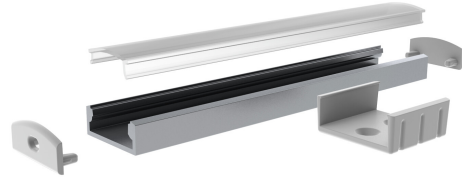

Slimline 8 Wide

Profile 1m AL PCC 8 Wide

Slimline 8 Wide is a clean-lined, low aluminium profile for LED strips with a maximum width of 20 mm. The wide profile is also compatible with Apus quick connectors. Surface mounting on a ceiling, on a wall, or beneath worktops. A bracket and end pieces with or without wire opening are available as accessories. Slimline 8 Wide R is available for recessed mounting.

Slimline 8 Wide clear 1m profile. Profile aluminium, polycarbonate diffuser. Surface mounting.

Profile 1m AL PCC 8 Wide			
PRODUCT CODE	CODE	KG	PRODUCT FAMILY
4222744	L2ALTA	0.2	Slimline 8 Wide

Profile 1m AL PCC 8 Wide
EC002707