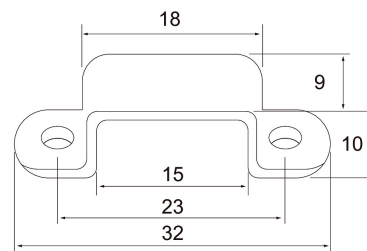

Rigel 230V Bracket 10pce

Accessories for Rigel 230V LED-strips.

Bracket 10 pcs per bag.

Bracket 10pce			
PRODUCT CODE	CODE	KG	PRODUCT FAMILY
4209554	A2RIEC	0.002	Rigel 230V

Bracket 10pce
EC002557

Mounting

Structure

Type of accessory/spare part	Mounting kit
Accessory	Yes
Spare part	No
Transparent	Yes
Colour	Colourless
Material	Plastic

Dimming and control

Photometric data

Lifetime and capacity

Measurements

Length (mm)	32
Width (mm)	9
Height (mm)	11