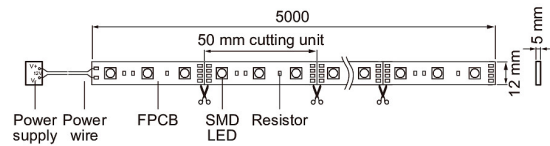

### IP65 12V 9W/m 840 5m

PRODUCT CODE	CODE	KG	PRODUCT FAMILY
4209551	A2NOCB	0.5	Norma 12V

IP65 12V 9W/m 840 5m

EC002706

Mounting	
Mounting method	Surface mounting
Degree of protection (IP)	IP65
Lowest bending radius (mm)	30
Type of wiring	Ending
Number of poles	2
Conductor cross section (mm <sup>2</sup> )	0.3
Connectable conductor cross section (min) (mm <sup>2</sup> )	1.5
Connectable conductor cross section (max) (mm <sup>2</sup> )	2.5
Connection type	Solder

Structure	
Model	Tape
Lamp type	LED not exchangeable
Number of LEDs per metre	60
Number of nodes per foot	19
Exchangeable control gear	Yes
Energy efficiency class of light source according to EU regulation 2019/2015	G
Length of particular segments (mm)	50
With end piece	Yes
With connection set	No
With protective cover	Yes
Self-adhesive	Yes

Measurements	
Width (mm)	12
Height/depth (mm)	4
Length (mm)	5000
Total length (m)	5

Electrotechnical data	
Lamp power per meter (W)	9
Lamp power per foot (W)	2.74
Luminaire efficacy (lm/W)	78
Voltage type	DC
Lamp voltage (min) (V)	12
Lamp voltage (max) (V)	12
Type of control gear	LED operating device voltage-controlled
Protection class according to IEC 61140	III
Maximum system power (W)	45
Power factor	1