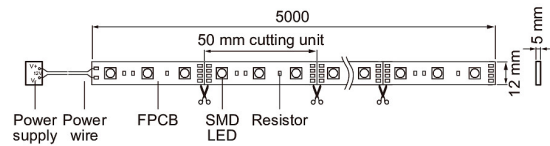

Norma 12V

IP65 12V 9W/m 830 5m

The damp-proof and compact Norma LED strip comes into its own as a source of indirect light for facades and wet spaces. Suitable applications include offices, residential properties, hotels and building facades. With the Norma-strip, you can create a continuous line of light. A separate dimmer unit offers two control options: push button (Push dim) and Dali dimming control. The strips are available in two colour temperatures. By special request, the luminaire is available with the Casambi control system, cut to measure and installed inside a profile, when necessary.

Norma 12V LED-light rail 45W 9W/m wh 3000K 700lm/m IP65; Protection cl. III; L70B50 50000h; LED not exchangeable; CRI>80; SDCM5; Ending; 2x0.3mm²

IP65 12V 9W/m 830 5m

PRODUCT CODE	CODE	KG	PRODUCT FAMILY
4209550	A2NOCA	0.5	Norma 12V