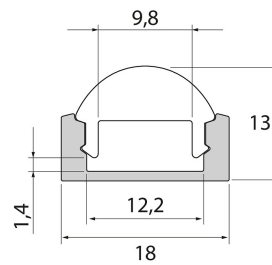

Slimline 7

Profile 1m 30D AL ACC

Slimline 7 Optical is an aluminium profile equipped with an optical 30° diffuser for LED strips with a maximum width of 12 mm. Ideal for applications where light needs to be targeted or restricted to achieve a sophisticated appearance. Surface mounting on a ceiling or wall. Brackets and end pieces with or without a wire opening are available as accessories. An extension piece is also available for easier installation. Read more about the other Slimline products.

Slimline 7 optical 30 degrees, clear 1m profile. Profile aluminium, polycarbonate diffuser. Surface mounting.

Profile 1m 30D AL ACC			
PRODUCT CODE	CODE	KG	PRODUCT FAMILY
4209002	L2ALAC	0.16	Slimline 7

Profile 1m 30D AL ACC
EC002707

Mounting

Structure

Type of accessory/spare part	Profile
Accessory	Yes
Spare part	No

Dimming and control

Photometric data

Lifetime and capacity

Measurements