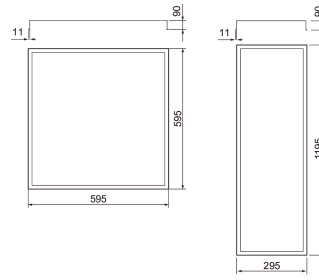

Best Clean Suction pad

Best Clean Suction Pad

Suction pad

PRODUCT CODE	CODE	KG	PRODUCT FAMILY
4207374	E2DCIK		Best Clean