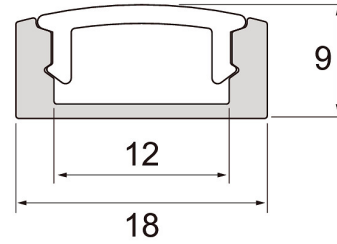

Slimline

Aluminum profile kit 2m PCO BK

Slimline Aluminum Profile Kit 2 m is designed for easy and versatile installation of led strips. The cleanly designed profile has a low structure and is suitable for 12 mm wide led strips. Surface installation on the ceiling, wall or, for example, on the lower surfaces of worktops. The kit also contains two ends with a hole and two closed ends and six mounting brackets, which enable two separate fixtures. Three color options.

Slimline Aluminum Profile kit 2m, black. Kit includes 2m black profile with opal diffuser, two end caps with holes, two closed end caps and six mounting brackets.

Aluminum profile kit 2m PCO BK

PRODUCT CODE	CODE	KG	PRODUCT FAMILY
4147023	A1SLIB	0.2	Slimline

Aluminum profile kit 2m PCO BK

EC002707

Mounting

Structure

Type of accessory/spare part	Profile
Accessory	Yes
Spare part	No

Dimming and control

Photometric data

Lifetime and capacity