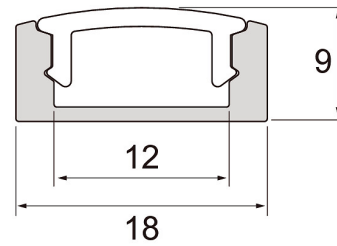

## Slimline

### Aluminum profile kit 2m PCO WH

Slimline Aluminum Profile Kit 2 m is designed for easy and versatile installation of led strips. The cleanly designed profile has a low structure and is suitable for 12 mm wide led strips. Surface installation on the ceiling, wall or, for example, on the lower surfaces of worktops. The kit also contains two ends with a hole and two closed ends and six mounting brackets, which enable two separate fixtures. Three color options.

Slimline Aluminum Profile kit 2m, white. Kit includes 2m white, opal diffuser, two end caps with holes, two closed end caps and six mounting brackets.