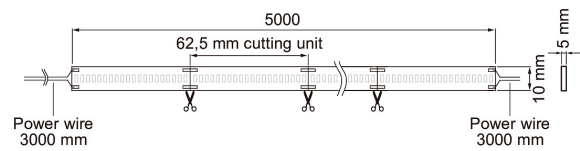

Norma 24V

Accessory bag Norma 10 pcs

Norma 24V accessory bag, includes 5 end caps with holes and 5 without holes.

Accessory bag Norma 10 pcs

PRODUCT CODE	CODE	KG	PRODUCT FAMILY
4147021	A1NORC	0.001	Norma 24V

Accessory bag Norma 10 pcs

EC002707

Mounting

Structure

Type of accessory/spare part	End piece
Accessory	Yes
Spare part	No

Dimming and control

Photometric data

Lifetime and capacity