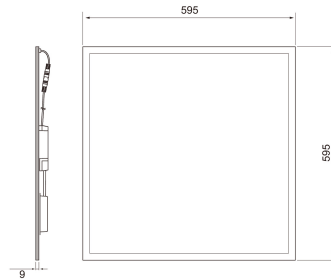

Plata Pro

Wire suspension set

Plata Pro / Plano wire suspension set max 1,5m.

Wire suspension set

PRODUCT CODE	CODE	KG	PRODUCT FAMILY
4146993	A2PLVP	0.15	Plata Pro

Wire suspension set

EC002557

Mounting

Structure

Type of accessory/spare part	Suspension cable
Accessory	Yes
Spare part	No
Transparent	No
Colour	Stainless steel
Material	Steel

Dimming and control

Photometric data

Lifetime and capacity

Measurements

Length (mm)	1500
Width (mm)	1.5
Height (mm)	1.5

Electrotechnical data