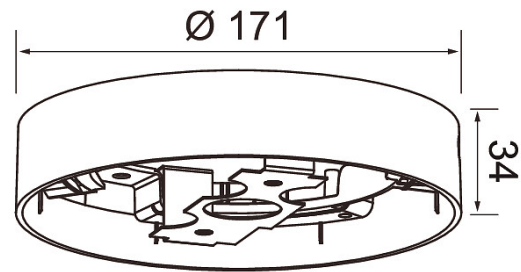

Lumino

Raising Frame Lumino WH

Plastic raising frame for Lumino luminaires, white

Raising Frame Lumino WH

PRODUCT CODE	CODE	KG	PRODUCT FAMILY
4146974	A1LUMK	0.164	Lumino

Raising Frame Lumino WH
EC002557

Mounting

Structure

Type of accessory/spare part	Installation frame
Accessory	Yes
Spare part	No
Transparent	No
Colour	White
Material	Plastic

Dimming and control

Photometric data

Lifetime and capacity

Measurements

Length (mm)	171
Width (mm)	171
Height (mm)	34
Diameter (mm)	171