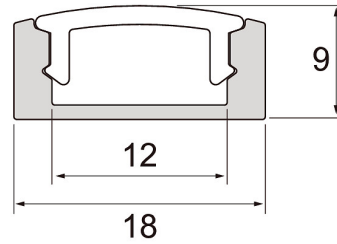

Slimline

Aluminum profile kit 2m PCO

Slimline Aluminum Profile Kit 2 m is designed for easy and versatile installation of led strips. The cleanly designed profile has a low structure and is suitable for 12 mm wide led strips. Surface installation on the ceiling, wall or, for example, on the lower surfaces of worktops. The kit also contains two ends with a hole and two closed ends and six mounting brackets, which enable two separate fixtures. Three color options.

Slimline Aluminum Profile kit 2m. Kit includes an 2m profile with opal diffuser, two end caps with holes, two closed end caps and six mounting brackets.

Aluminum profile kit 2m PCO

PRODUCT CODE	CODE	KG	PRODUCT FAMILY
4146932	A1COBP	0.2	Slimline

Aluminum profile kit 2m PCO

EC002707

Mounting

Structure

Type of accessory/spare part	Profile
Accessory	Yes
Spare part	No

Dimming and control

Photometric data

Lifetime and capacity