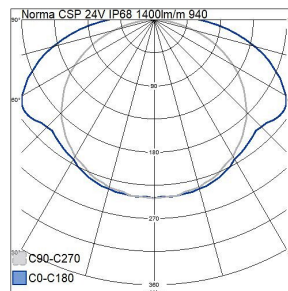

Norma CSP 24V

24V IP68 1400lm/m 940 5m

The high-quality Norma CSP led strip is an excellent lighting solution for spaces that require uniform and indirect lighting. CSP LEDs do not have point-like light, but give a completely flat, clean and uniform line of light. Thanks to the even light, the LED strip is also suitable for locations where the strip and profile are directly visible. The Norma strip has IP68, so it can also be installed in damp rooms. The series has excellent colour rendering and three colour temperature options. The strip is to be installed in an aluminum profile. A separate dimmer unit offers two control options: push button (Push dim) and Dali dimming control. By special request, the luminaire is available with the Casambi control system, cut to measure and installed inside a profile, when necessary. Easy-to-install connectors are available as accessories.

Norma CSP 24V LED-light rail 72W 14.4W/m wh 4000K IP68; Protection cl. III; L70B50 50000h; LED not exchangeable; CRI>90; Ending; 2x0.3mm²

24V IP68 1400lm/m 940 5m

PRODUCT CODE	CODE	KG	PRODUCT FAMILY
4146927	A1COBK	0.57	Norma CSP 24V