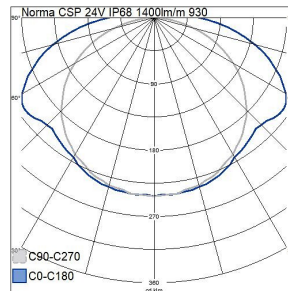

Norma CSP 24V LED-light rail 72W 14.4W/m wh 3000K IP68; Protection cl. III; L70B50 50000h; LED not exchangeable; CRI>90; Ending; 2x0.3mm<sup>2</sup>

24V IP68 1400lm/m 930 5m			
PRODUCT CODE	CODE	KG	PRODUCT FAMILY
4146926	A1COBJ	0.57	Norma CSP 24V

24V IP68 1400lm/m 930 5m

EC002706

Mounting	
Mounting method	Surface mounting
Degree of protection (IP)	IP68
Lowest bending radius (mm)	20
Type of wiring	Ending
Number of poles	2
Conductor cross section (mm <sup>2</sup> )	0.3
Connectable conductor cross section (min) (mm <sup>2</sup> )	1.5
Connectable conductor cross section (max) (mm <sup>2</sup> )	2.5
Connection type	Solder

Structure	
Model	Tape
Lamp type	LED not exchangeable
Number of LEDs per metre	480
Number of nodes per foot	146
Exchangeable control gear	Yes
Energy efficiency class of light source according to EU regulation 2019/2015	G
Length of particular segments (mm)	50
With end piece	Yes
With connection set	No
With protective cover	Yes
Self-adhesive	Yes

Measurements	
Width (mm)	8
Height/depth (mm)	2
Length (mm)	5000
Total length (m)	5

Electrotechnical data	
Lamp power per meter (W)	14.4
Lamp power per foot (W)	4.39
Luminaire efficacy (lm/W)	100
Voltage type	DC
Lamp voltage (min) (V)	24
Lamp voltage (max) (V)	24
Type of control gear	LED operating device voltage-controlled
Protection class according to IEC 61140	III
Maximum system power (W)	72
Power factor	1