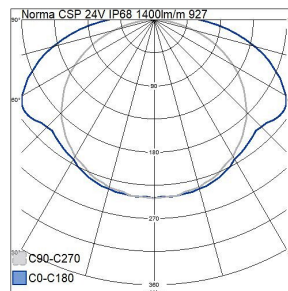

Norma CSP 24V

24V IP68 1400lm/m 927 5m

The high-quality Norma CSP led strip is an excellent lighting solution for spaces that require uniform and indirect lighting. CSP LEDs do not have point-like light, but give a completely flat, clean and uniform line of light. Thanks to the even light, the LED strip is also suitable for locations where the strip and profile are directly visible. The Norma strip has IP68, so it can also be installed in damp rooms. The series has excellent colour rendering and three colour temperature options. The strip is to be installed in an aluminum profile. A separate dimmer unit offers two control options: push button (Push dim) and Dali dimming control. By special request, the luminaire is available with the Casambi control system, cut to measure and installed inside a profile, when necessary. Easy-to-install connectors are available as accessories.

Norma CSP 24V LED-light rail 72W 14.4W/m wh 2700K IP68; Protection cl. III; L70B50 50000h; LED not exchangeable; CRI>90; Ending; 2x0.3mm²

24V IP68 1400lm/m 927 5m			
PRODUCT CODE	CODE	KG	PRODUCT FAMILY
4146925	A1C0BI	0.57	Norma CSP 24V