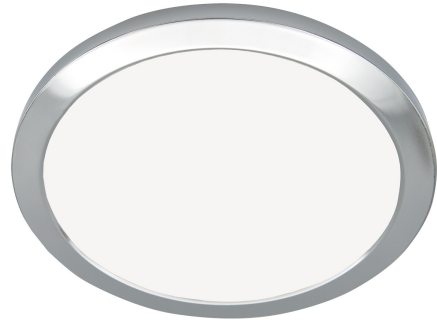

### Decorative ring 292 mm CR

Decorative ring A decorative ring is available as an accessory for the Cio Multi range. It offers an easy and quick way to change the colour of the luminaire. The ring is available in black or chrome colour for all basic models (excluding the PIR model). The decorative ring is attached to the surface of an installed light. With the frame's magnet, you can attach the decorative ring quickly, seamlessly, and firmly in place. Raising Frame The Cio Multi raising frame permits the use of surface wiring in mounting of the luminaire. The frame has knock-outs on opposite sides, so the luminaires can be linked with connectors. The colour and surface texture match those of the luminaire, to ensure a neat appearance. Raising frames are available for all Cio Multi luminaires, including the PIR model. They are not suitable for use with decorative rings.

Metal decorative ring for Cio Multi 16W, chrome

Decorative ring 292 mm CR			
PRODUCT CODE	CODE	KG	PRODUCT FAMILY
4146667	A1CIOJ	0.165	Cio Multi

Decorative ring 292 mm CR  
EC002557

#### Structure

Type of accessory/spare part	Decor element
Accessory	Yes
Spare part	No
Transparent	No
Colour	Chrome
Material	Steel

#### Measurements

Length (mm)	294
Width (mm)	294
Height (mm)	16
Diameter (mm)	294