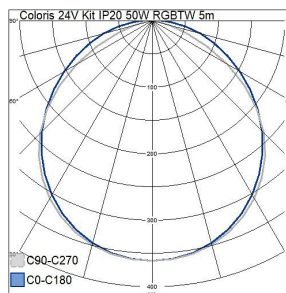

Coloris 24V

Coloris 24V Kit IP20 50W RGBTW 5m

With the Coloris LED strip you can create different kinds of atmospheres depending on the space and the situation. The white colour temperature is continuously adjustable and gives lots of possibilities to the general lighting. With RGB you can choose from millions of colours to use in creating intriguing details and atmospheres. You can light up spaces without a glare indirectly by reflecting the light into a space via surfaces. The strip can be installed to a window post as well as on the back of furnitures, frames and mirrors. A LED strip installed on a railing or on the surface beneath the stairs brings more safety to a staircase. The IP65 strip is suitable for humid spaces indoors or as installed without a profile on furniture surfaces. The colour rendering and the luminous flux of the Coloris LED-strip is outstanding, CRI90, 1400 lm/m. The series also includes a ready to be used package of the IP20 model, which contains the LED strip as well as all the needed components.

Coloris 24V 50W 10W/m RGBW 2200K IP20; Protection cl. III; L70B50 50000h; LED not exchangeable; CRI>90; Suitable for through wiring; 3x1.5mm²

Coloris 24V Kit IP20 50W RGBTW 5m			
PRODUCT CODE	CODE	KG	PRODUCT FAMILY
4146611	A2LSAF	0.71	Coloris 24V