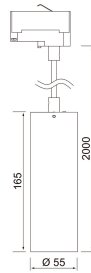

Spot-On P Spotlight 13W 3000K/4000K 900lm Beam angle Medium beam 20-40°; Dim phase cut-off; Dim phase cut-on; IP20; IK02; Protection cl. I; L70B50 100000h; LED not exchangeable; CRI>90; SDCM3; Ending; 3x0.75mm<sup>2</sup>;Housing al; Colour wh; Cover Plastic, transparent; C16 max. 182

Measurements	
Length (mm)	165
Width (mm)	55
Height/depth (mm)	165
Outer diameter (mm)	55

Electrotechnical data	
Voltage type	AC
Nominal voltage (min) (V)	220
Nominal voltage (max) (V)	240
Nominal current (min) (mA)	300
Nominal current (max) (mA)	300
Type of control gear	LED operating device current-controlled
Total harmonic distortion (THD) (%)	20
Total harmonic distortion	20
Protection class according to IEC 61140	I
Suitable for lamp power (min) (W)	13
Suitable for lamp power (max) (W)	13
Maximum system power (W)	13
Luminaire efficacy (min) (lm/W)	70
Luminaire efficacy (max) (lm/W)	70
Power factor	0.9
Luminaire efficacy (lm/W)	70