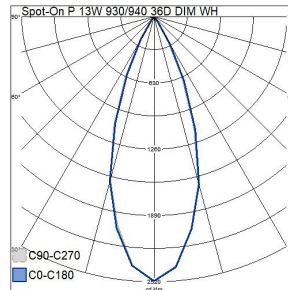

Spot-On P Spotlight 13W 3000K/4000K 900lm Beam angle Medium beam 20-40°; Dim phase cut-off; Dim phase cut-on; IP20; IK02; Protection cl. I; L70B50 100000h; LED not exchangeable; CRI>90; SDCM3; Ending; 3x0.75mm<sup>2</sup>;Housing al; Colour wh; Cover Plastic, transparent; C16 max. 182

Photometric data	
Light distributor	Reflector
Light sharing	Symmetric
Beam angle	Medium beam 20-40°
Light outlet	Direct
Colour of light (alphanumeric)	White
Colour temperature (min) (K)	3000
Colour temperature (max) (K)	4000
Colour temperature switchable	Discrete positions
Colour rendering index (CRI/Ra)	90-100
Luminous flux (min) (lm)	900
Luminous flux (max) (lm)	900
Effective luminous flux (lm)	900
Rated luminous flux according to IEC 62722-2-1 (min) (lm)	900
Rated luminous flux according to IEC 62722-2-1 (max) (lm)	900
Lumen setting adjustable	No
Luminous intensity (cd)	2900
Luminous intensity (min) (cd)	2900
Luminous intensity (max) (cd)	2900
Flickering value Pst LM	1
Beam angle adjustable	Positions
Stroboscope effect value SVM	0.4
Photobiological safety according to EN 62471	RG0
Colour consistency (McAdam ellipse)	SDCM3

Measurements	
Length (mm)	165
Width (mm)	55
Height/depth (mm)	165
Outer diameter (mm)	55

Electrotechnical data	
Voltage type	AC
Nominal voltage (min) (V)	220
Nominal voltage (max) (V)	240
Nominal current (min) (mA)	300
Nominal current (max) (mA)	300
Type of control gear	LED operating device current-controlled
Total harmonic distortion (THD) (%)	20
Total harmonic distortion	20
Protection class according to IEC 61140	I
Suitable for lamp power (min) (W)	13
Suitable for lamp power (max) (W)	13
Maximum system power (W)	13
Luminaire efficacy (min) (lm/W)	70
Luminaire efficacy (max) (lm/W)	70
Power factor	0.9
Luminaire efficacy (lm/W)	70