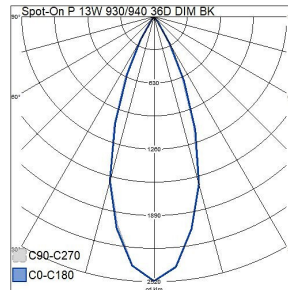

Spot-On P Spotlight 13W 3000K/4000K 900lm Beam angle Medium beam 20-40°; Dim phase cut-off; Dim phase cut-on; IP20; IK02; Protection cl. I; L70B50 100000h; LED not exchangeable; CRI>90; SDCM3; Ending; 3x0.75mm<sup>2</sup>;Housing al; Colour bk; Cover Plastic, transparent; C16 max. 182

Photometric data	
Light distributor	Reflector
Light sharing	Symmetric
Beam angle	Medium beam 20-40°
Light outlet	Direct
Colour of light (alphanumeric)	White
Colour temperature (min) (K)	3000
Colour temperature (max) (K)	4000
Colour temperature switchable	Discrete positions
Colour rendering index (CRI/Ra)	90-100
Luminous flux (min) (lm)	900
Luminous flux (max) (lm)	900
Effective luminous flux (lm)	900
Rated luminous flux according to IEC 62722-2-1 (min) (lm)	900
Rated luminous flux according to IEC 62722-2-1 (max) (lm)	900
Lumen setting adjustable	No
Luminous intensity (cd)	2900
Luminous intensity (min) (cd)	2900
Luminous intensity (max) (cd)	2900
Flickering value Pst LM	1
Beam angle adjustable	Positions
Stroboscope effect value SVM	0.4
Photobiological safety according to EN 62471	RG0
Colour consistency (McAdam ellipse)	SDCM3

Measurements	
Length (mm)	165
Width (mm)	55
Height/depth (mm)	165
Outer diameter (mm)	55

Electrotechnical data	
Voltage type	AC
Nominal voltage (min) (V)	220
Nominal voltage (max) (V)	240
Nominal current (min) (mA)	300
Nominal current (max) (mA)	300
Type of control gear	LED operating device current-controlled
Total harmonic distortion (THD) (%)	20
Total harmonic distortion	20
Protection class according to IEC 61140	I
Suitable for lamp power (min) (W)	13
Suitable for lamp power (max) (W)	13
Maximum system power (W)	13
Luminaire efficacy (min) (lm/W)	70
Luminaire efficacy (max) (lm/W)	70
Power factor	0.9
Luminaire efficacy (lm/W)	70