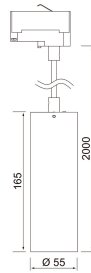

Spot-On P Spotlight 13W 3000K/4000K 900lm Beam angle Medium beam 20-40°; Dim phase cut-off; Dim phase cut-on; IP20; IK02; Protection cl. I; L70B50 100000h; LED not exchangeable; CRI>90; SDCM3; Ending; 3x0.75mm<sup>2</sup>;Housing al; Colour bk; Cover Plastic, transparent; C16 max. 182

Measurements	
Length (mm)	165
Width (mm)	55
Height/depth (mm)	165
Outer diameter (mm)	55

Electrotechnical data	
Voltage type	AC
Nominal voltage (min) (V)	220
Nominal voltage (max) (V)	240
Nominal current (min) (mA)	300
Nominal current (max) (mA)	300
Type of control gear	LED operating device current-controlled
Total harmonic distortion (THD) (%)	20
Total harmonic distortion	20
Protection class according to IEC 61140	I
Suitable for lamp power (min) (W)	13
Suitable for lamp power (max) (W)	13
Maximum system power (W)	13
Luminaire efficacy (min) (lm/W)	70
Luminaire efficacy (max) (lm/W)	70
Power factor	0.9
Luminaire efficacy (lm/W)	70