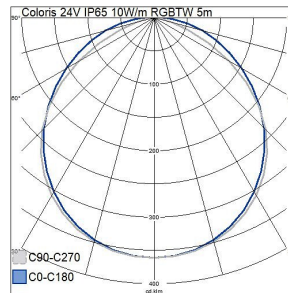

Coloris 24V

IP65 10W/m RGBTW 5m

With the Coloris LED strip you can create different kinds of atmospheres depending on the space and the situation. The white colour temperature is continuously adjustable and gives lots of possibilities to the general lighting. With RGB you can choose from millions of colours to use in creating intriguing details and atmospheres. You can light up spaces without a glare indirectly by reflecting the light into a space via surfaces. The strip can be installed to a window post as well as on the back of furnitures, frames and mirrors. A LED strip installed on a railing or on the surface beneath the stairs brings more safety to a staircase. The IP65 strip is suitable for humid spaces indoors or as installed without a profile on furniture surfaces. The colour rendering and the luminous flux of the Coloris LED-strip is outstanding, CRI90, 1400 lm/m. The series also includes a ready to be used package of the IP20 model, which contains the LED strip as well as all the needed components.

Coloris 24V 5W 10W/m RGBW 2200K IP65; Protection cl. III; L70B50 50000h; LED not exchangeable; CRI>90; Ending; 6x0.3mm²

IP65 10W/m RGBTW 5m			
PRODUCT CODE	CODE	KG	PRODUCT FAMILY
4146522	A2LSAB	0.614	Coloris 24V