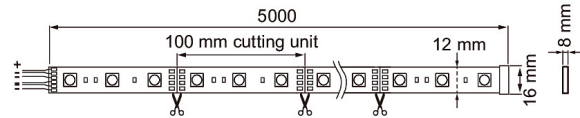

Coloris 24V

IP65 10W/m RGBTW 5m

With the Coloris LED strip you can create different kinds of atmospheres depending on the space and the situation. The white colour temperature is continuously adjustable and gives lots of possibilities to the general lighting. With RGB you can choose from millions of colours to use in creating intriguing details and atmospheres. You can light up spaces without a glare indirectly by reflecting the light into a space via surfaces. The strip can be installed to a window post as well as on the back of furnitures, frames and mirrors. A LED strip installed on a railing or on the surface beneath the stairs brings more safety to a staircase. The IP65 strip is suitable for humid spaces indoors or as installed without a profile on furniture surfaces. The colour rendering and the luminous flux of the Coloris LED-strip is outstanding, CRI90, 1400 lm/m. The series also includes a ready to be used package of the IP20 model, which contains the LED strip as well as all the needed components.

Coloris 24V 5W 10W/m RGBW 2200K IP65; Protection cl. III; L70B50 50000h; LED not exchangeable; CRI>90; Ending; 6x0.3mm²

IP65 10W/m RGBTW 5m			
PRODUCT CODE	CODE	KG	PRODUCT FAMILY
4146522	A2LSAB	0.614	Coloris 24V