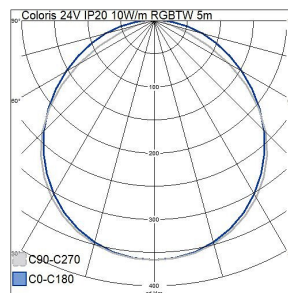

Coloris 24V

IP20 10W/m RGBTW 5m

With the Coloris LED strip you can create different kinds of atmospheres depending on the space and the situation. The white colour temperature is continuously adjustable and gives lots of possibilities to the general lighting. With RGB you can choose from millions of colours to use in creating intriguing details and atmospheres. You can light up spaces without a glare indirectly by reflecting the light into a space via surfaces. The strip can be installed to a window post as well as on the back of furnitures, frames and mirrors. A LED strip installed on a railing or on the surface beneath the stairs brings more safety to a staircase. The IP65 strip is suitable for humid spaces indoors or as installed without a profile on furniture surfaces. The colour rendering and the luminous flux of the Coloris LED-strip is outstanding, CRI90, 1400 lm/m. The series also includes a ready to be used package of the IP20 model, which contains the LED strip as well as all the needed components.

Coloris 24V 50W 10W/m RGBW 2200K IP20; Protection cl. III; L70B50 50000h; LED not exchangeable; CRI>90; Ending; 6x0.3mm²

IP20 10W/m RGBTW 5m			
PRODUCT CODE	CODE	KG	PRODUCT FAMILY
4146521	A2LSAA	0.276	Coloris 24V