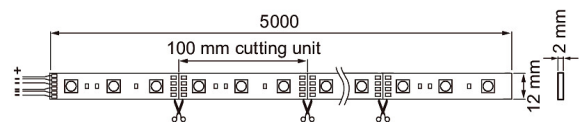

Coloris 24V

IP20 10W/m RGBTW 5m

With the Coloris LED strip you can create different kinds of atmospheres depending on the space and the situation. The white colour temperature is continuously adjustable and gives lots of possibilities to the general lighting. With RGB you can choose from millions of colours to use in creating intriguing details and atmospheres. You can light up spaces without a glare indirectly by reflecting the light into a space via surfaces. The strip can be installed to a window post as well as on the back of furnitures, frames and mirrors. A LED strip installed on a railing or on the surface beneath the stairs brings more safety to a staircase. The IP65 strip is suitable for humid spaces indoors or as installed without a profile on furniture surfaces. The colour rendering and the luminous flux of the Coloris LED-strip is outstanding, CRI90, 1400 lm/m. The series also includes a ready to be used package of the IP20 model, which contains the LED strip as well as all the needed components.

Coloris 24V 50W 10W/m RGBW 2200K IP20; Protection cl. III; L70B50 50000h; LED not exchangeable; CRI>90; Ending; 6x0.3mm²

IP20 10W/m RGBTW 5m			
PRODUCT CODE	CODE	KG	PRODUCT FAMILY
4146521	A2LSAA	0.276	Coloris 24V