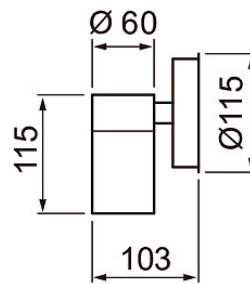

Alppila

IP44 GU10 GLC RST

Alppila Outdoors wall luminaire No dim; IP44; IK03; Protection cl. I; LED exchangeable; Ending; 3x2.5mm²; Housing st; Colour st; Cover Glass transparent

IP44 GU10 GLC RST			
PRODUCT CODE	CODE	KG	PRODUCT FAMILY
4107269	A1ALAA	0.594	Alppila

Mounting	
Suitable for wall mounting	Yes
Suitable for suspended mounting	No
Suitable for ceiling mounting	No
Suitable for recessed mounting	No
Suitable for surface mounting	Yes
Suitable for light line configuration	No
Suitable for clamp-mounting	No
Fit for workplace acc. EN 12464-1	No
Degree of protection (IP)	IP44
Degree of protection (IP), rear side	IP44
Degree of protection (IP), front side	IP44
Impact strength	IK03
Luminaire with limited surface temperature, class "D" in acc. with EN 60598-2-24	No
Suitable for emergency lighting	No
Type of wiring	Ending
Number of poles	3
Conductor cross section (mm ²)	2.5
Connection type	Screwed terminal

Structure	
With mounting material	Yes
Lamp type	LED exchangeable
Light source included	No
Suitable for number of lamps	1
Lamp holder	GU10
Housing material	Stainless steel
Housing surface protection	Untreated
Cover material	Glass transparent
Type of grid	None
Control gear included	No
Exchangeable control gear	No
Energy efficiency class of light source according to EU regulation 2019/2015	Not required
Emergency power supply integrated	No
With switch	No
With air slots	No
Filament test according to IEC 60695-2-11	650 °C - 30 s

Measurements	
Width (mm)	60
Height/depth (mm)	115
Length (mm)	60
Outer diameter (mm)	60

Electrotechnical data	
Voltage type	AC
Nominal voltage (min) (V)	220
Nominal voltage (max) (V)	240
Type of control gear	Not required
Protection class according to IEC 61140	I
Suitable for lamp power (min) (W)	1
Suitable for lamp power (max) (W)	7