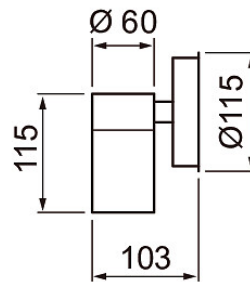

Alppila

IP44 GU10 GLC RST

Alppila Outdoors wall luminaire No dim; IP44; IK03; Protection cl. I; LED exchangeable; Ending; 3x2.5mm²; Housing st; Colour st; Cover Glass transparent

IP44 GU10 GLC RST			
PRODUCT CODE	CODE	KG	PRODUCT FAMILY
4107269	A1ALAA	0.594	Alppila

Mounting	
Suitable for wall mounting	Yes
Suitable for suspended mounting	No
Suitable for ceiling mounting	No
Suitable for recessed mounting	No
Suitable for surface mounting	Yes
Suitable for light line configuration	No
Suitable for clamp-mounting	No
Fit for workplace acc. EN 12464-1	No
Degree of protection (IP)	IP44
Degree of protection (IP), rear side	IP44
Degree of protection (IP), front side	IP44
Impact strength	IK03
Luminaire with limited surface temperature, class "D" in acc. with EN 60598-2-24	No
Suitable for emergency lighting	No
Type of wiring	Ending
Number of poles	3
Conductor cross section (mm ²)	2.5
Connection type	Screwed terminal

Structure	
With mounting material	Yes
Lamp type	LED exchangeable
Light source included	No
Suitable for number of lamps	1
Lamp holder	GU10
Housing material	Stainless steel
Housing surface protection	Untreated
Cover material	Glass transparent
Type of grid	None
Control gear included	No
Exchangeable control gear	No
Energy efficiency class of light source according to EU regulation 2019/2015	Not required
Emergency power supply integrated	No
With switch	No
With air slots	No
Filament test according to IEC 60695-2-11	650 °C - 30 s

Measurements	
Width (mm)	60
Height/depth (mm)	115
Length (mm)	60
Outer diameter (mm)	60

Electrotechnical data	
Voltage type	AC
Nominal voltage (min) (V)	220
Nominal voltage (max) (V)	240
Type of control gear	Not required
Protection class according to IEC 61140	I
Suitable for lamp power (min) (W)	1
Suitable for lamp power (max) (W)	7