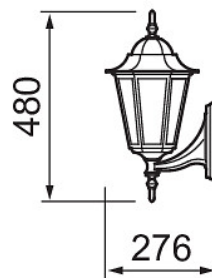

-O
3 x 2,5

IP44

Kartano Up IP44 E27 GLC WH Up

Wall luminaire

Kartano Up wall luminaires are ideal for a traditional house. With their classic design, these lantern luminaires create a timeless atmosphere. The luminaires come with a ceramic lamp holder and bevelled glass panes. In the Up model, light is directed upwards. Our popular Kartano range forms a harmonious entity. Select the wall-mounted models that best suit your house and complement them with bollard- and pole-mounted Kartano luminaires.

Kartano Up Outdoors wall luminaire No dim; IP44; Protection cl. I; LED exchangeable; Ending; 3x2.5mm²; Housing al; Colour wh; Cover Glass transparent

IP44 E27 GLC WH Up

PRODUCT CODE	CODE	KG	PRODUCT FAMILY
4107169	A1KAAB	1.582	Kartano Up